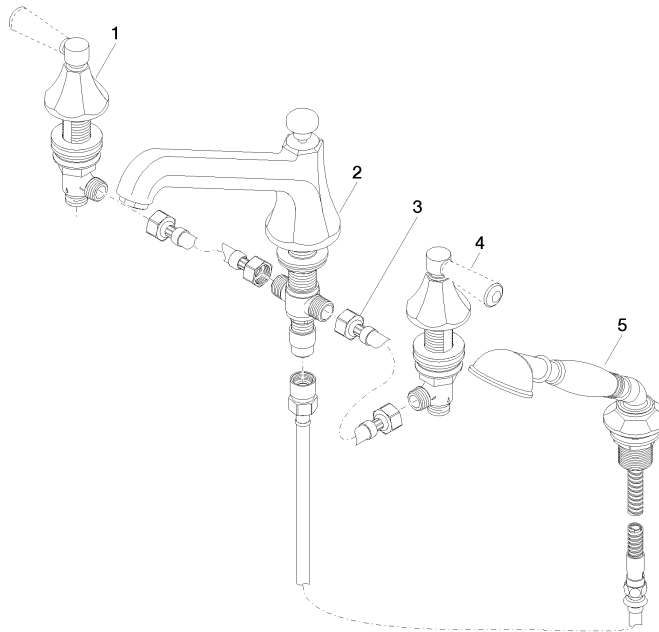

MADISON Bath shower set for bath rim or tile edge installation - Durabross (23kt Gold)

MADISON

27 502 370

- 225mm projection
- complete hand shower set: normal flow
- spout: circular, air-enriched flow
- complete hand shower set with anti-scale system
- automatic bath/shower diverter
- height of mixer 185 mm
- height up to aerator 140 mm
- hole diameter valve 32 mm
- hole diameter spout 32 mm
- hole diameter for complete hand shower set 32 mm
- rosette for spout Ø 70mm
- rosette for complete hand shower set Ø 60mm
- rosette for deck valve Ø 60mm
- metal shower hose 1750mm with integrated anti-twist protection
- max. spout flow rate 23 l/min
- max. flow for complete hand shower set 6.8 l/min

Intrinsic protection against back flow.

	Durabross (23kt Gold)	27 502 370-09
	Chrome	27 502 370-00
	Brushed Platinum	27 502 370-06
	Platinum	27 502 370-08
	Brushed Durabross (23kt Gold)	27 502 370-28
	Brushed Dark Platinum	27 502 370-99

Recommended miscellaneous

Perfecto installation kit -

12 614 970 90

27 502 370

Spare parts list

No.	Item Number	Name	Quantity used	Delivery time
1	20 000 370-09	side panel	1	60
2	13 502 380-09	spout	1	60
3	12 502 970 90	High pressure hose 1/2" x 1/2" x 400 mm -	2	2
4	20 000 371-09	side panel	1	60
5	27 703 370-09	shower set	1	60